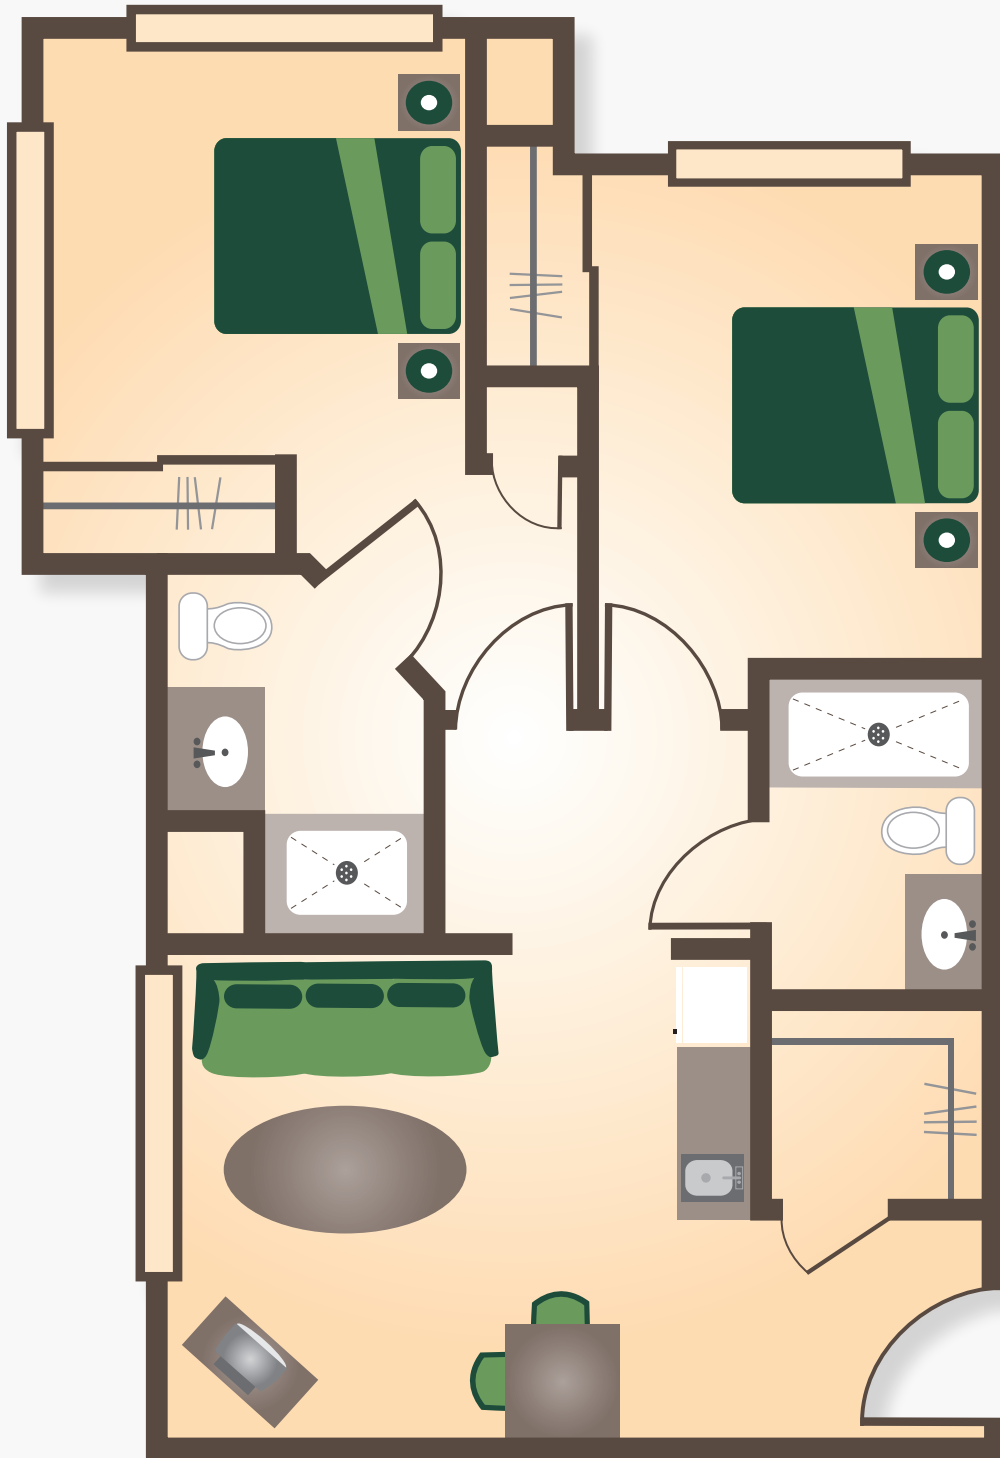

THE *Ash* SUITE

Orchard Building

Two Bedroom

805 square feet

THE ORCHARD AT
HARMONYHILL

**Actual suite size and layout may vary.
Furniture not included.*