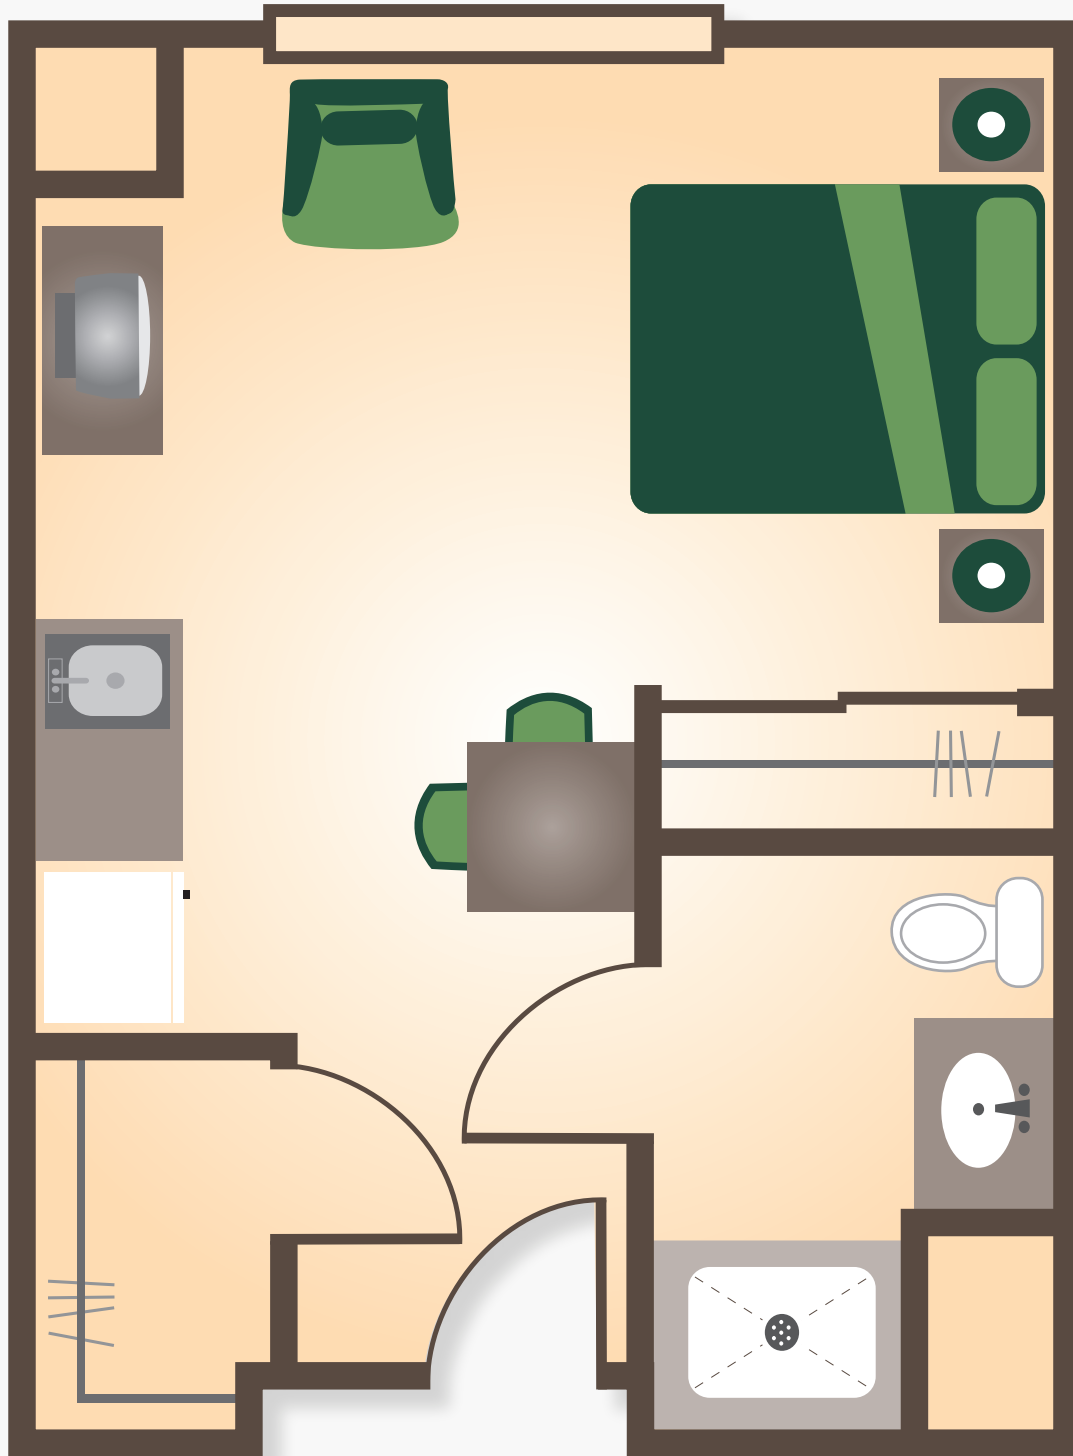

THE *Willow* SUITE

Orchard Building

Studio Suite

430 square feet

THE ORCHARD AT
HARMONYHILL

**Actual suite size and layout may vary.
Furniture not included.*