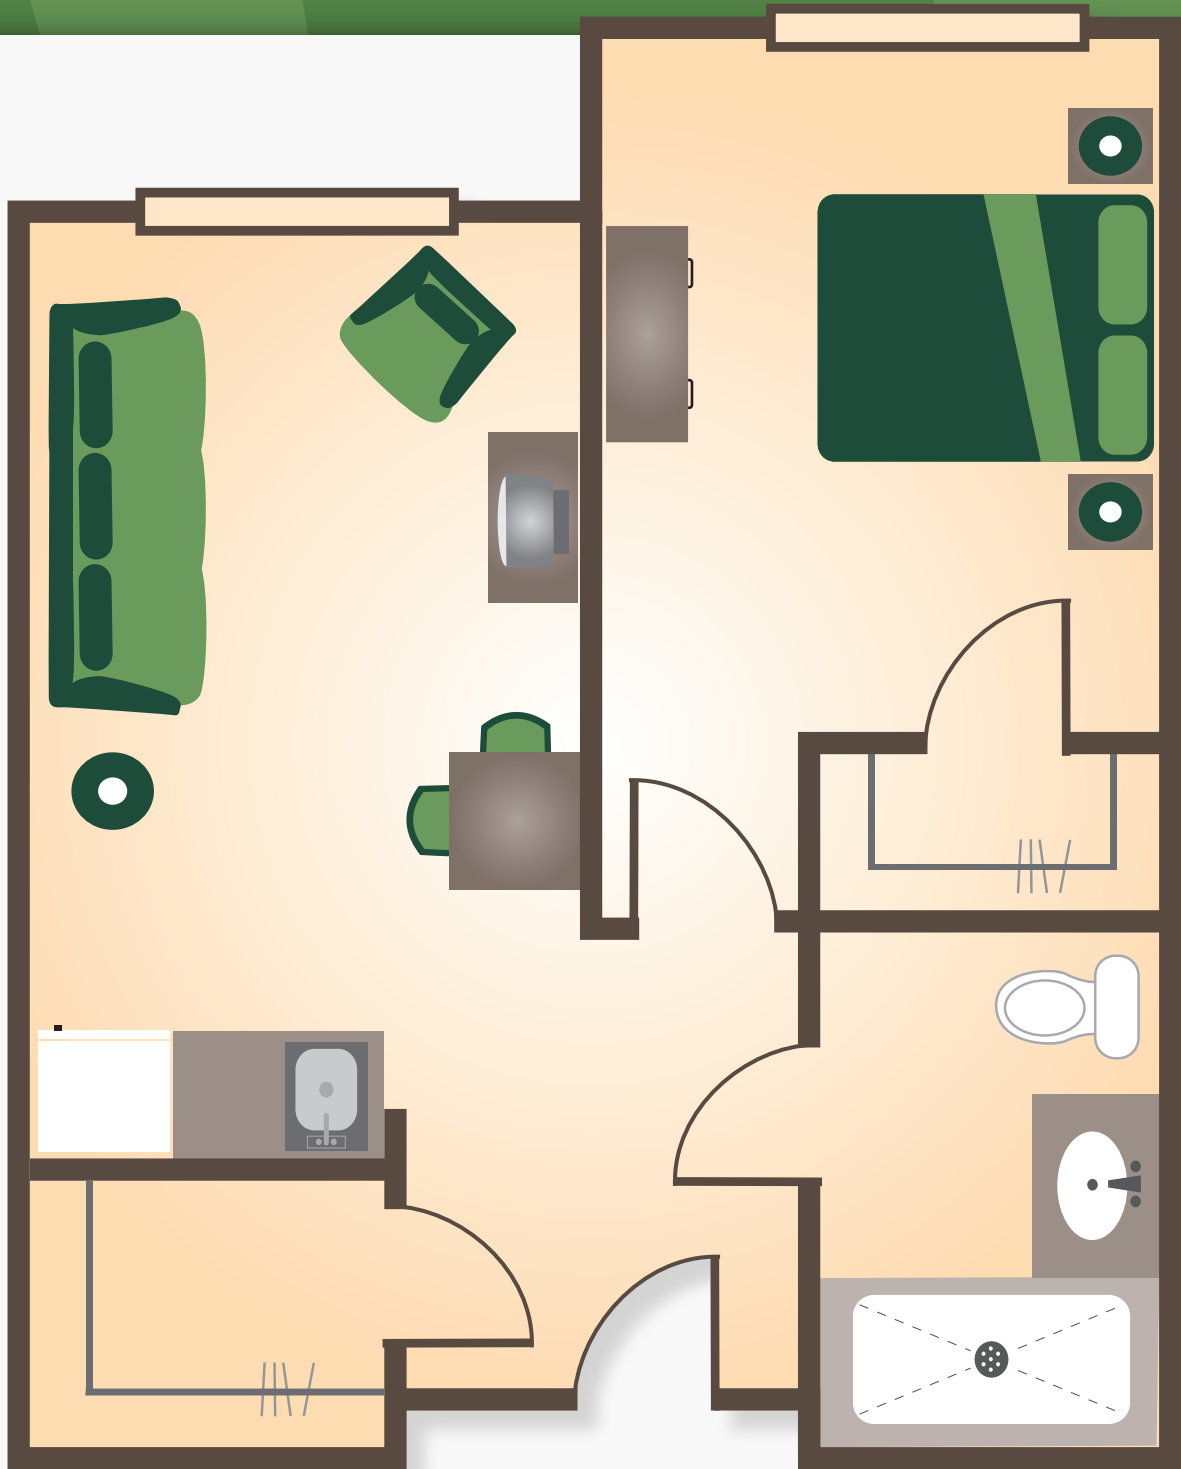

# THE *Birch* SUITE

Orchard Building

One Bedroom

550 square feet

THE ORCHARD AT  
HARMONYHILL

*\*Actual suite size and layout may vary.  
Furniture not included.*