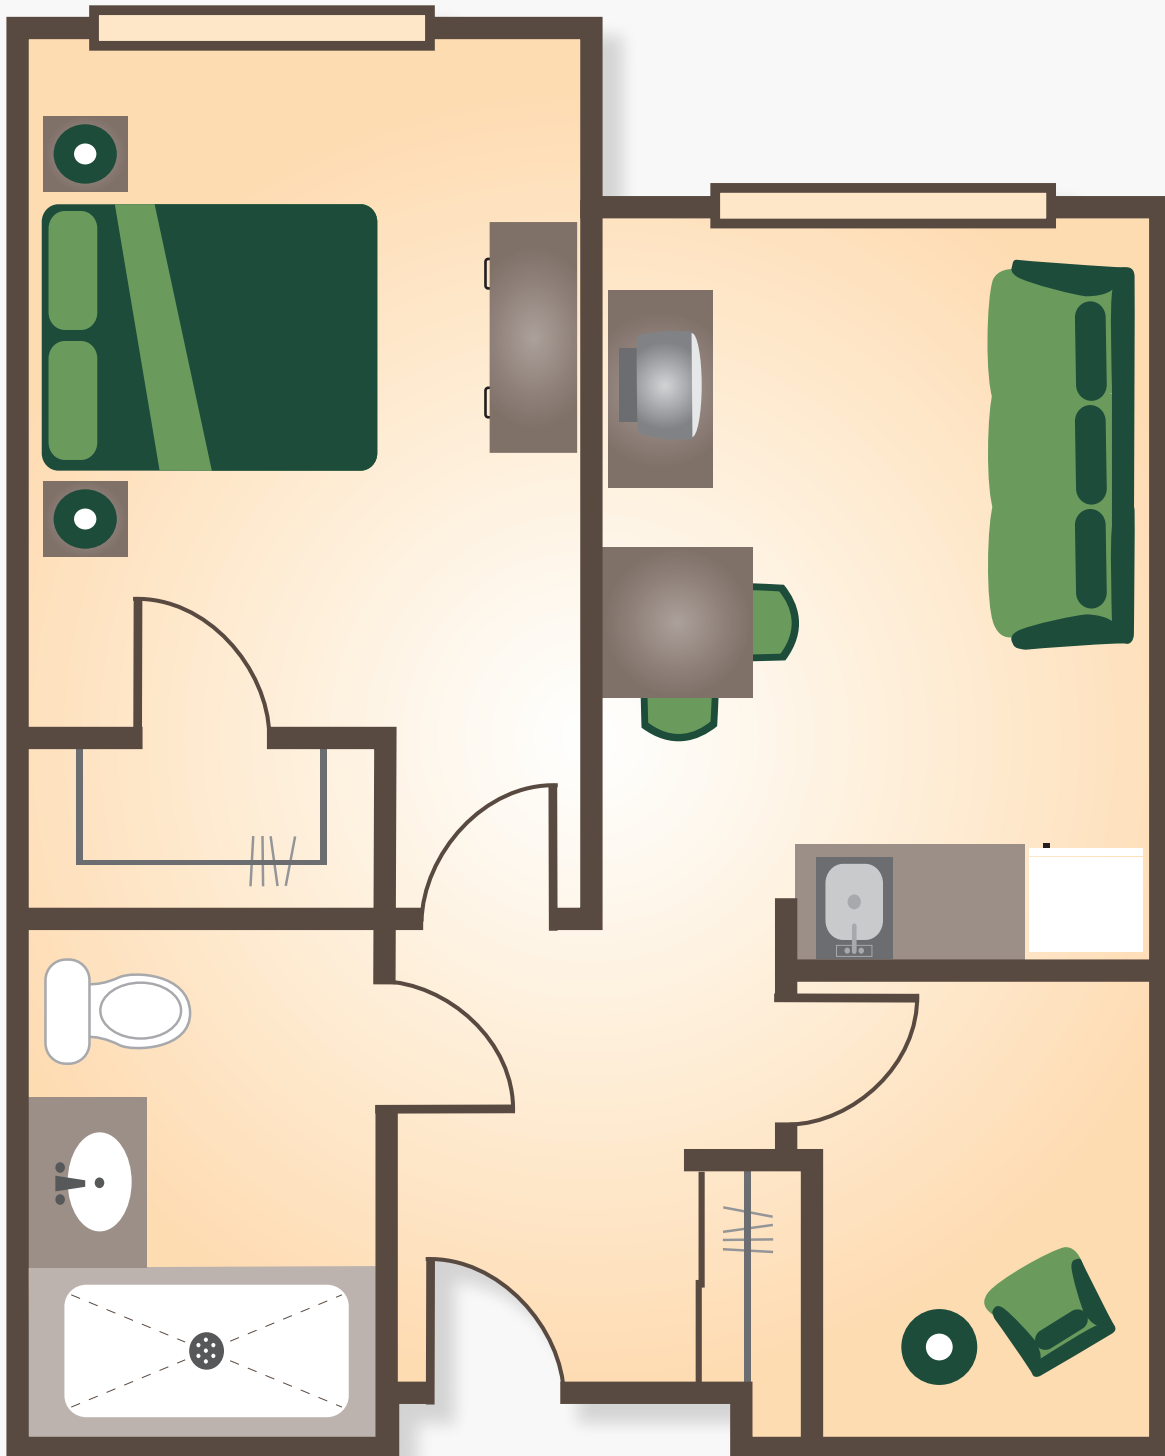

THE Elm SUITE

Orchard Building

One Bedroom plus Den

550 square feet

THE ORCHARD AT
HARMONYHILL

*Actual suite size and layout may vary.
Furniture not included.