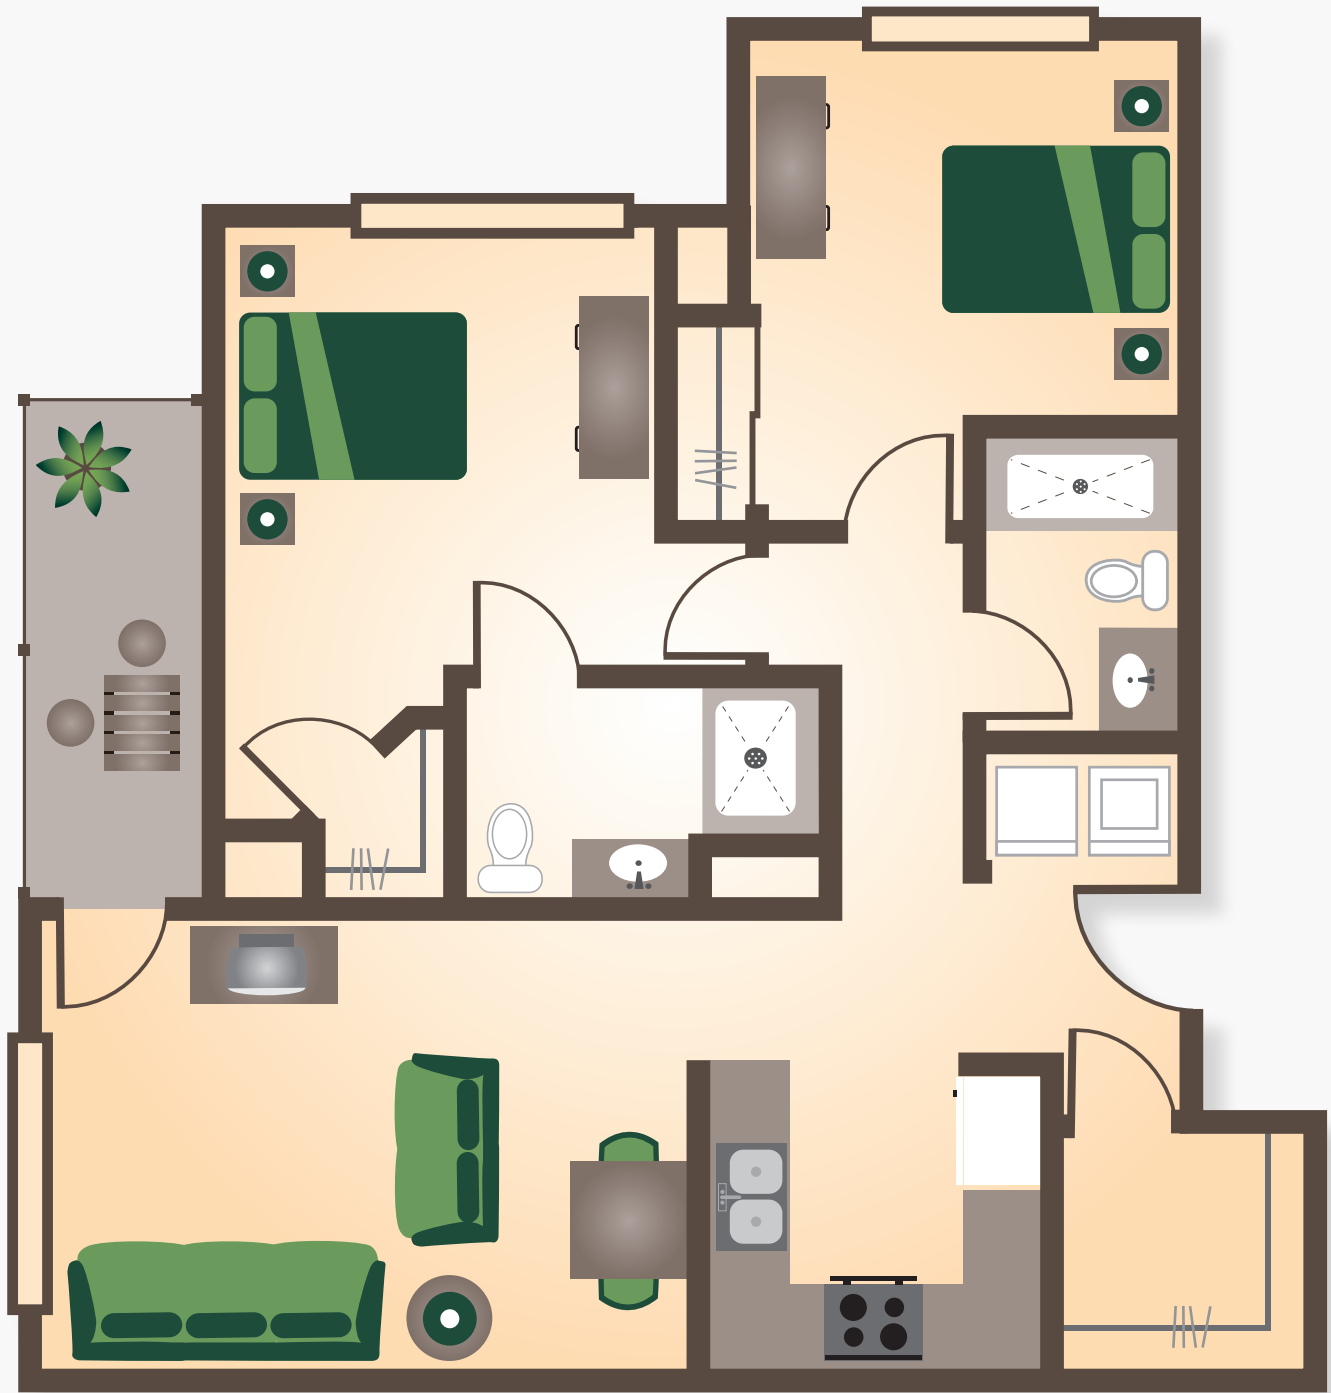

THE Poplar SUITE

Grove Building

Two Bedroom

1,014 square feet

*Actual suite size and layout may vary.
Furniture not included.

THE GROVE AT
HARMONYHILL