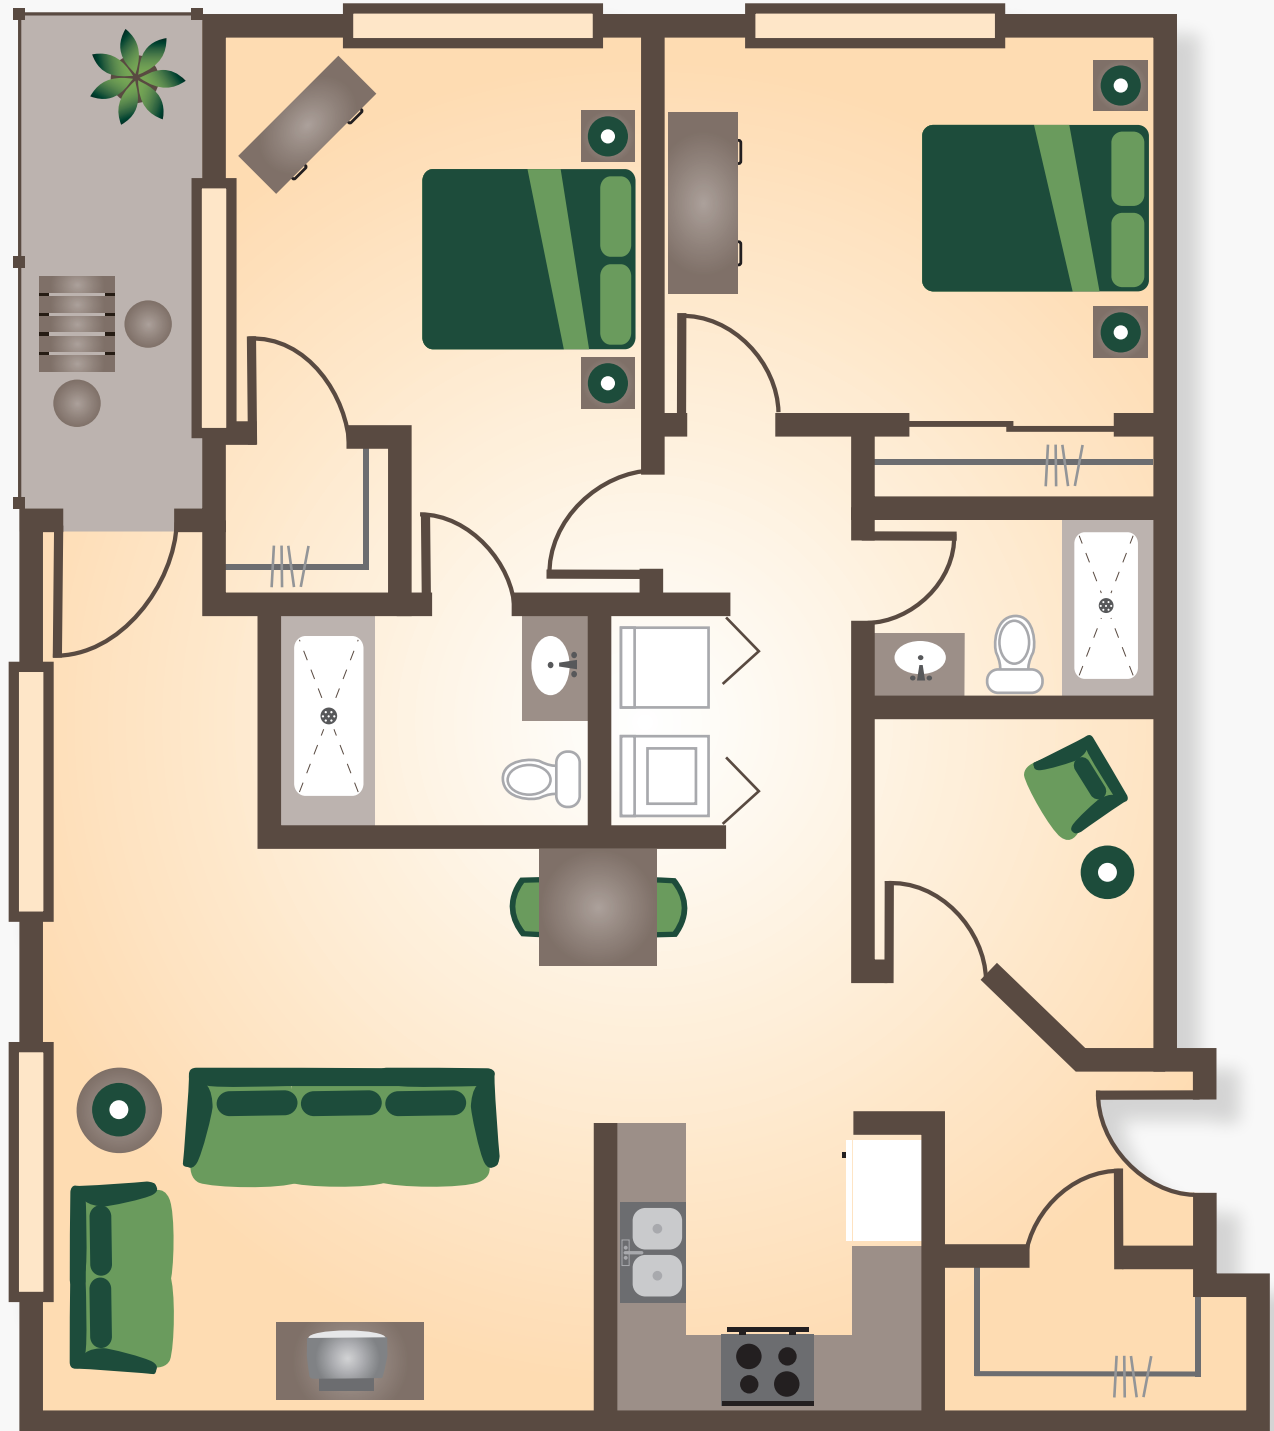

THE *Oak* SUITE

Grove Building

Two Bedroom plus Den

1,270 square feet

**Actual suite size and layout may vary.
Furniture not included.*

THE GROVE AT
HARMONYHILL