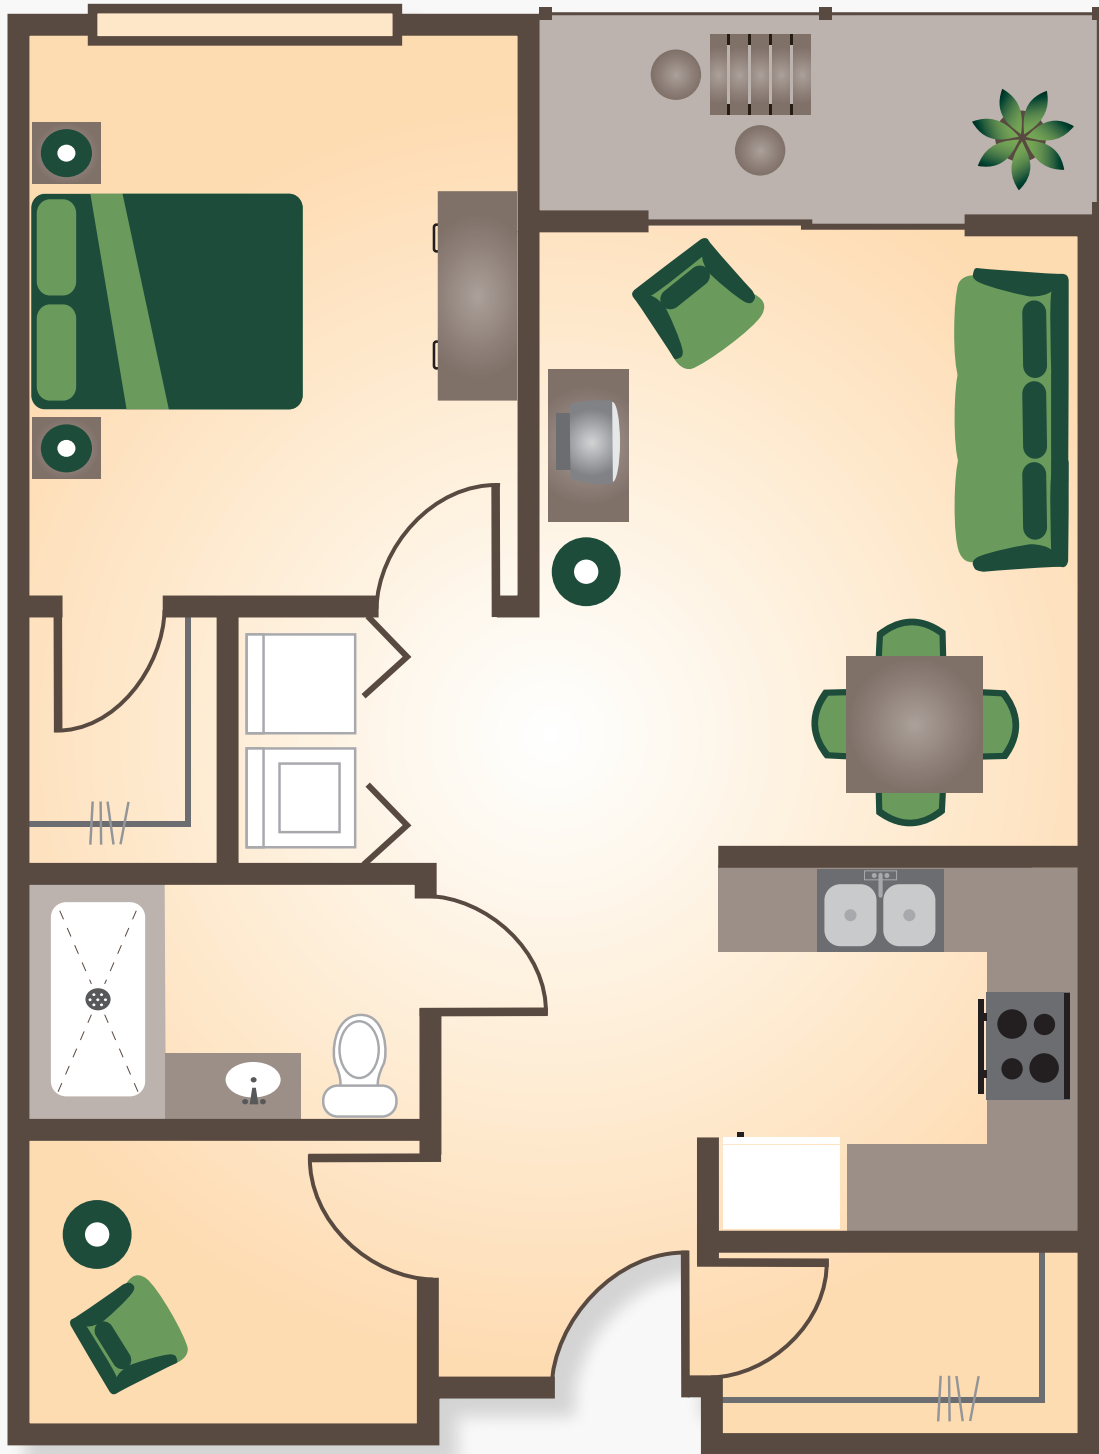

THE *Maple* SUITE

Grove Building

One Bedroom plus Den

850 square feet

THE GROVE AT
HARMONYHILL

**Actual suite size and layout may vary.
Furniture not included.*